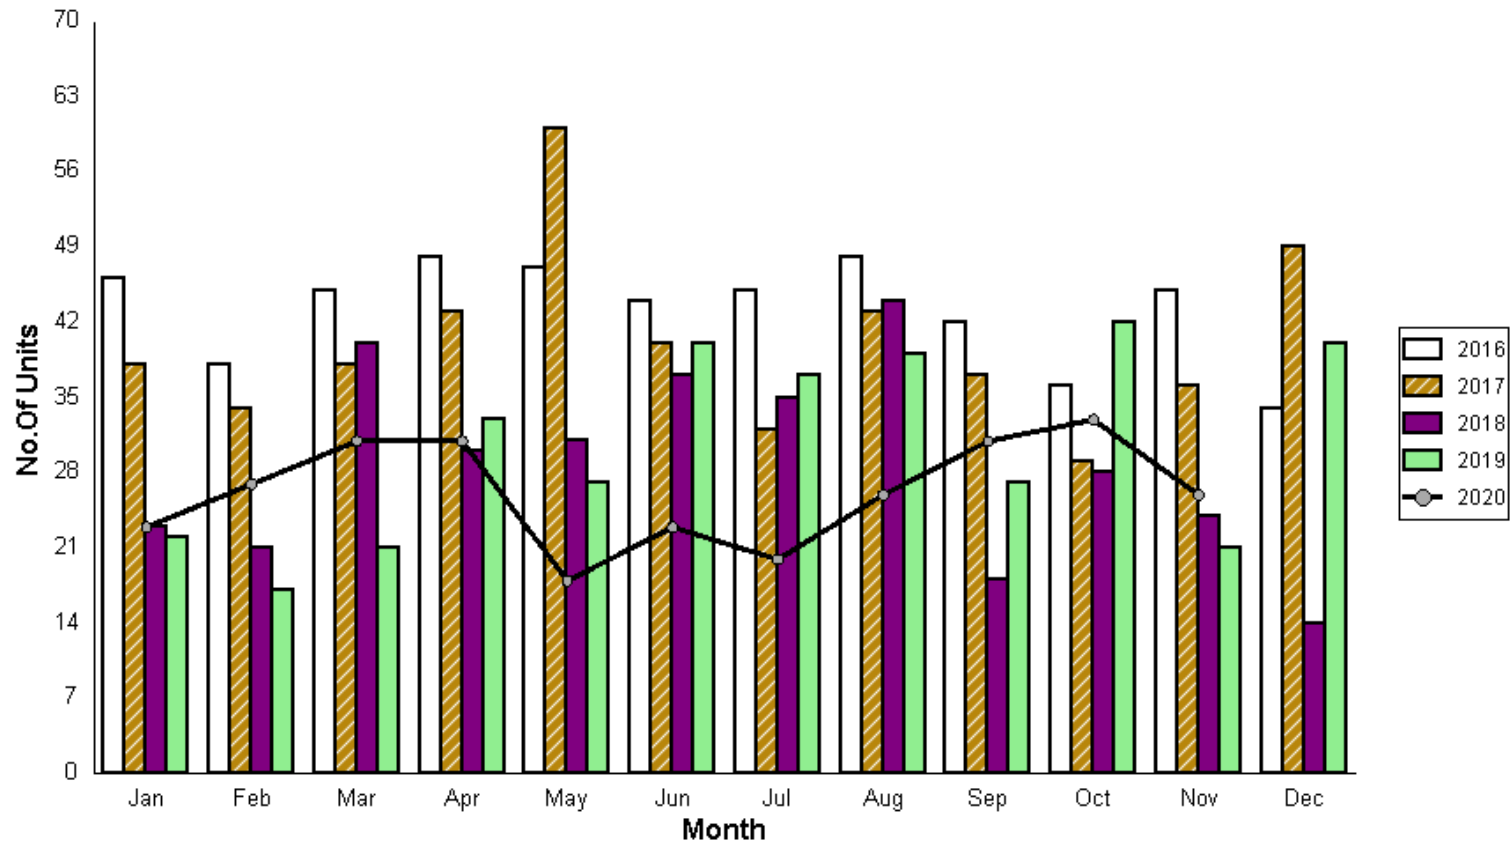

Resales - 5 Year Comparison

This document was created using an EVALUATION version of ActiveReports. Only a licensed user may legally create reports for use in production. Please report infractions or address questions to sales@grapecity.us. Copyright © 2002-2009 GrapeCity, inc. All rights reserved.